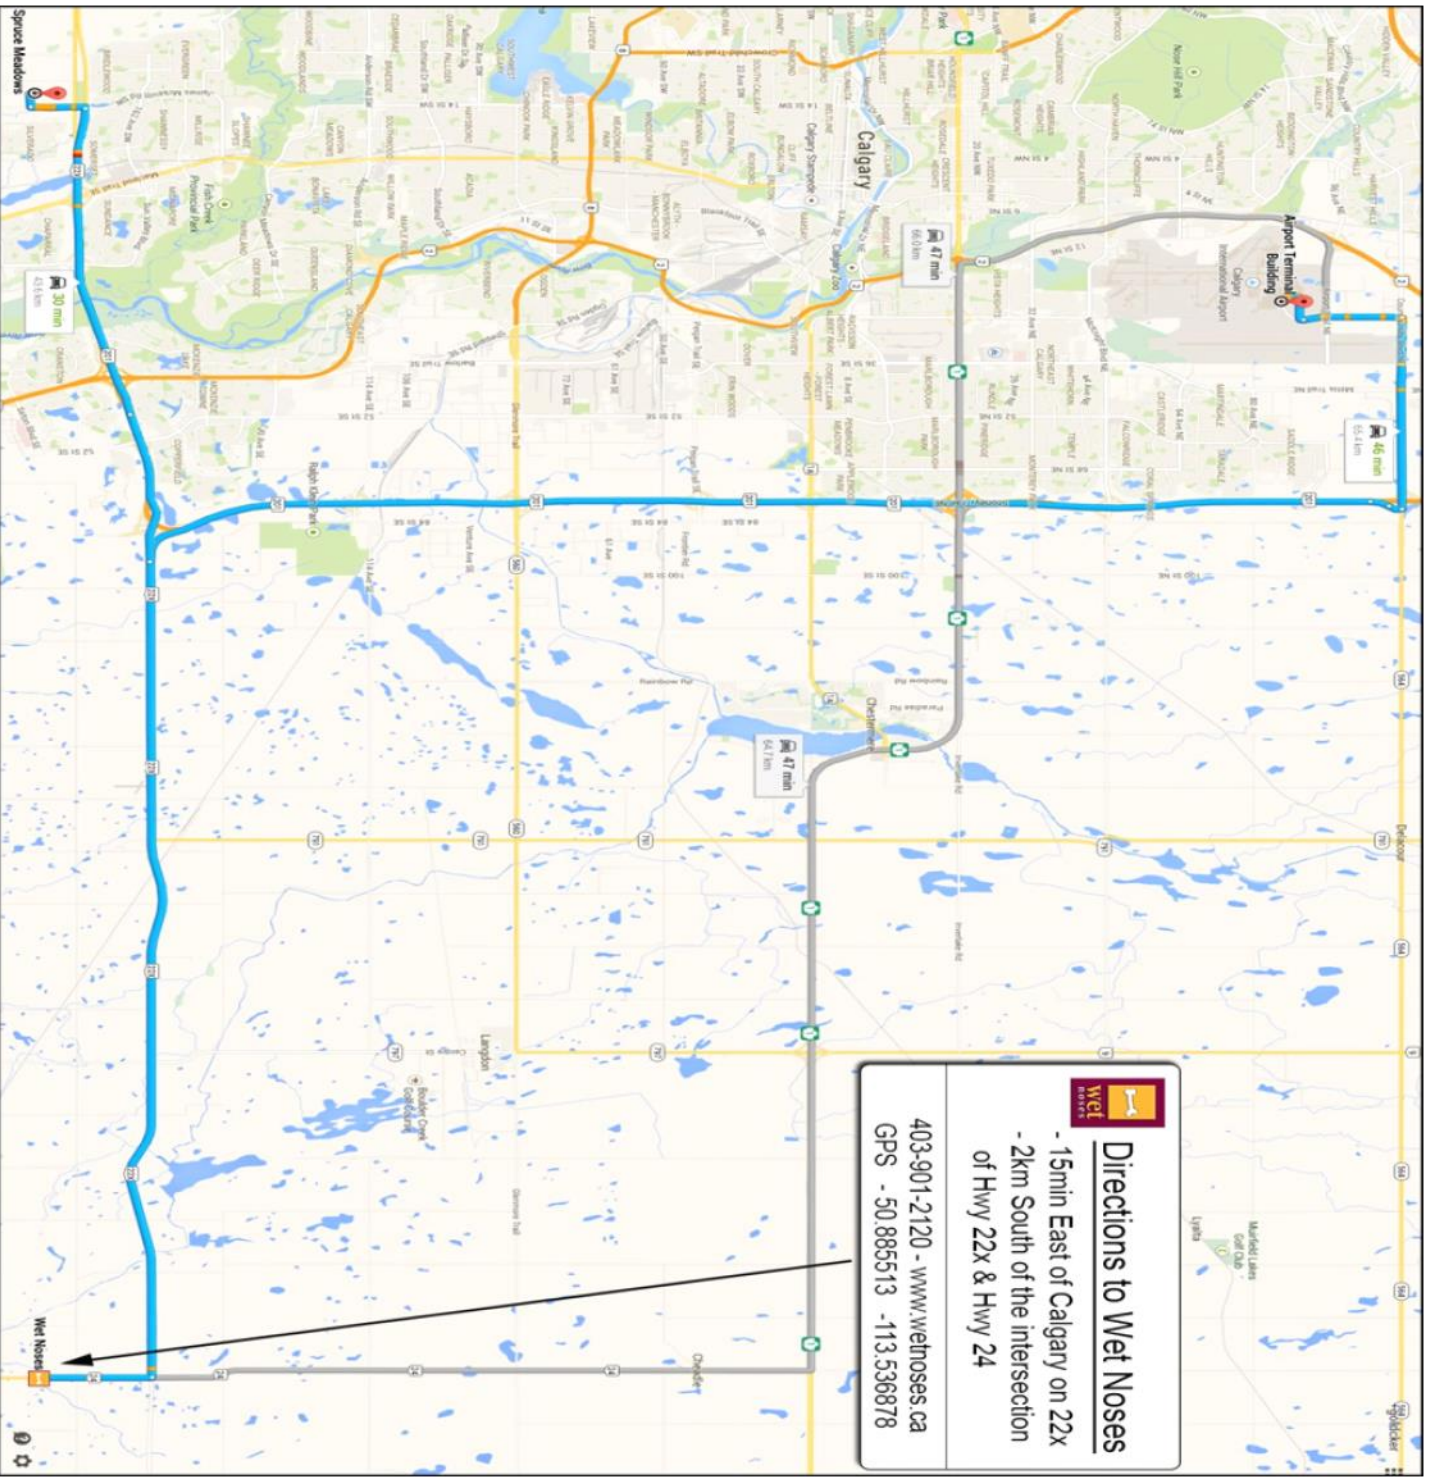

Location & Facility

Go to www.wetnoses.ca and click on CONTACT for a map and directions. Look for the large Wet Noses Sign visible in the driveway from highway 24 just before the canal bridge. Dog Treats and Food will be available in the store. Dehydrated and RAW in stock.

Camping

Camping is in a separate field from the Obedience / Rally area and will be open from 5:00 pm onwards on Wednesday, July 10th. When you arrive at Wet Noses, the camping area is on your right-hand side in a field north of the Obedience / Rally rings. Please wait at the gate to the camping area and one of the club members or volunteers will check you in. **Please clean up your camping area** and dispose of your garbage in the dumpster located near the Porta-Potty.

Thank you for entering our trials!!! We appreciate you abiding by ALL of these instructions. We wish to have a fun and enjoyable event for everyone!

Directions to Wet Noses

- 15min East of Calgary on 22x
- 2km South of the intersection of Hwy 22x & Hwy 24