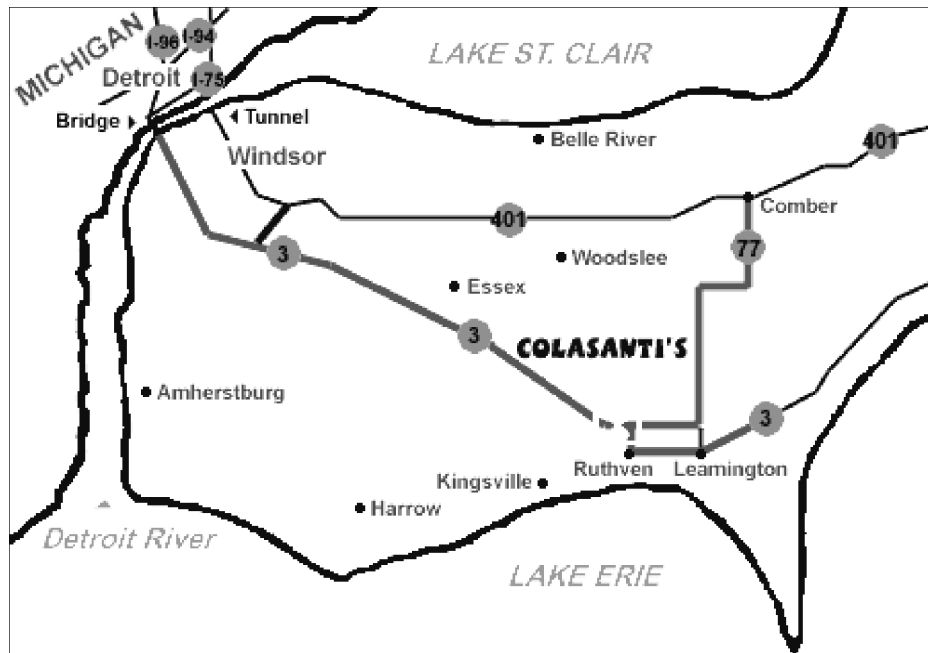

## **BRED BY EXHIBITOR COMPETITION**

**Sunday, September 6, 2015**

---

**Directions from the Tunnel**

Turn left on to Ouellette Avenue. Take Ouellette out of the city. Exit right on Leamington 3B, go through two stoplights, on 2nd light turn left onto highway #3, follow to County Rd # 34, turn right, go to first set of lights turn right, the fifth driveway on right, turn right go to the back. Colasanti's is 20 miles from Tunnel.

**Directions from the Bridge**

Leave Customs on Huron Church Road, go past McDonald's. Stay on Huron Church until it joins Highway #3. Follow Highway #3 to County Rd # 34, turn right, go to first set of lights turn right, the fifth driveway on right, and turn right go to the back. Colasanti's is 25 miles from the Bridge.