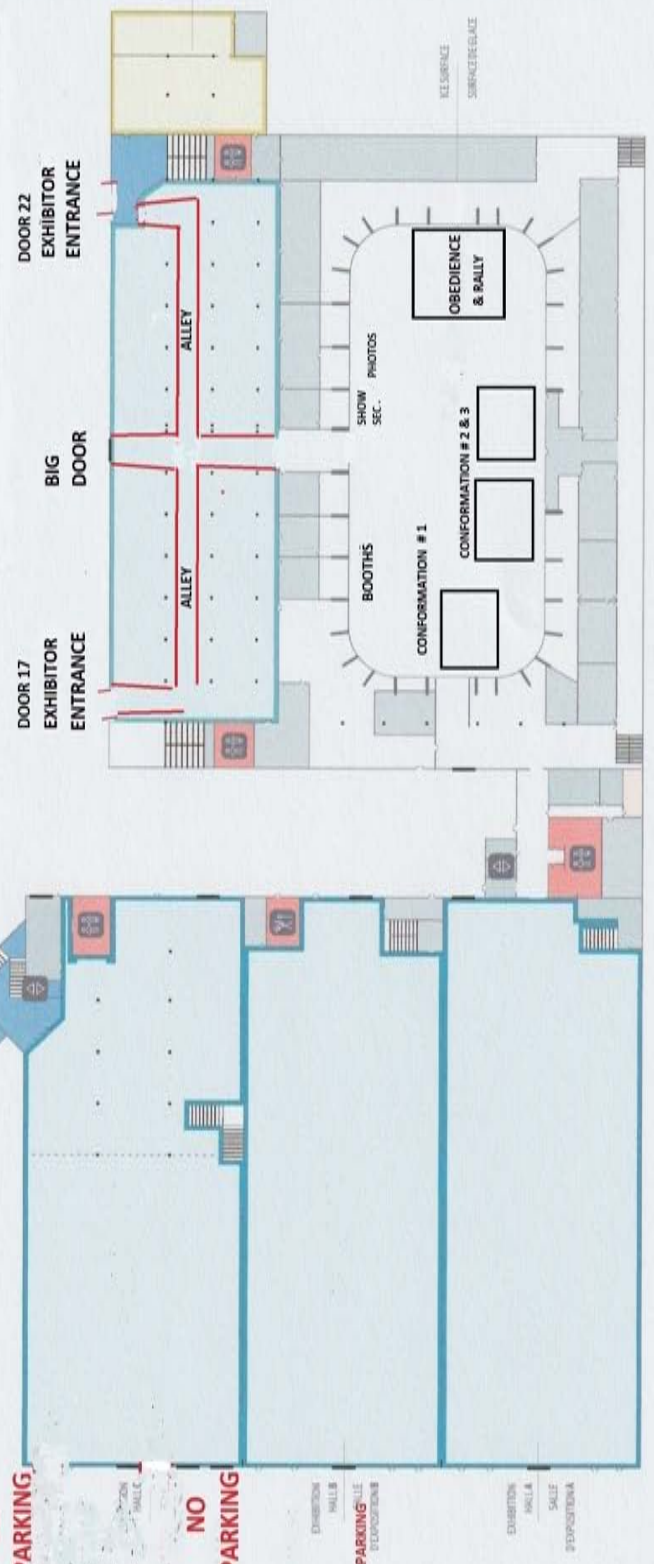

NO PARKING

NO PARKING

LOWER FLOOR / REZ-DE-CHAUSÉE

**JUDGING SCHEDULE
MONCTON KC (CONFORMA-
TION)
5/28/2022-5/29/2022
Moncton Coliseum
Moncton, NB**

**MONCTON KENNEL CLUB
Saturday, May 28, 2022
Show: #1**