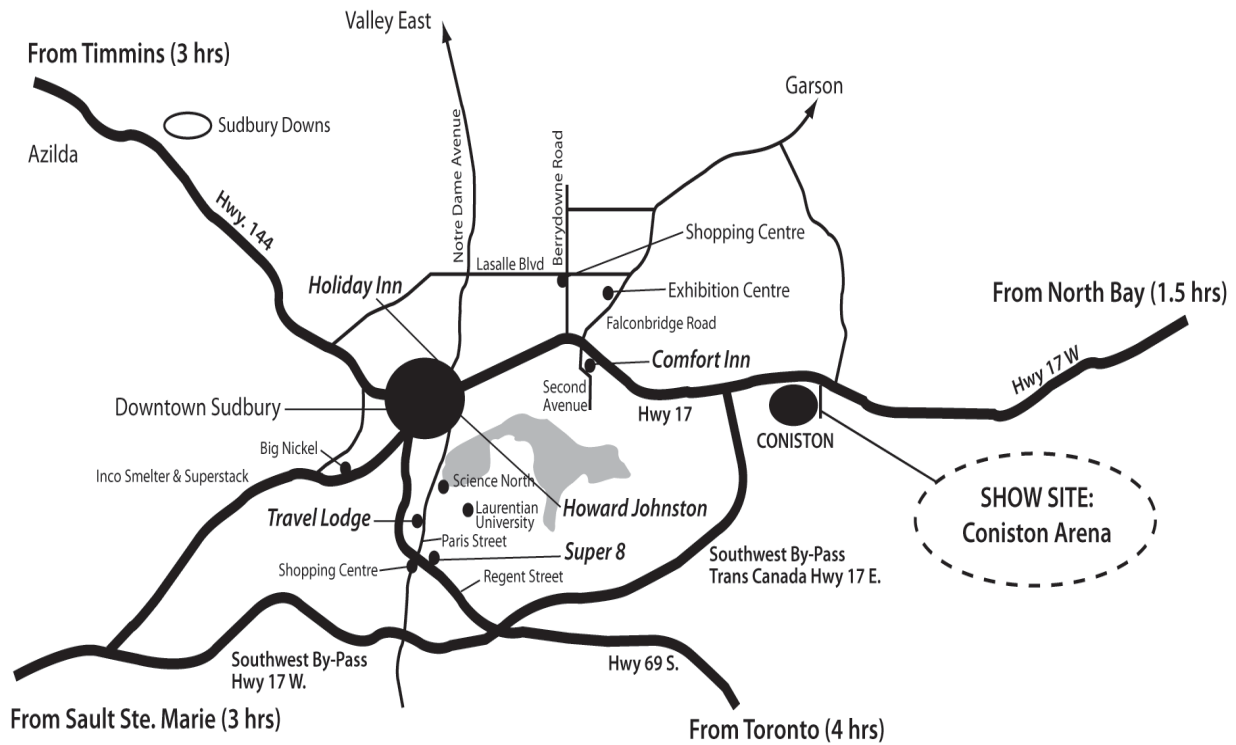

SUMMARY

	<u>Fri. #1</u>	<u>Fri. #2</u>	<u>Sat. #3</u>	<u>Sat. #4</u>	<u>Sun. #5</u>	<u>Sun. #6</u>
Group 1	29	30	29	31	30	32
Group 2	19	19	22	21	20	23
Group 3	20	21	20	20	20	20
Group 4	22	25	21	25	25	27
Group 5	30	39	30	38	34	29
Group 6	27	28	27	29	26	29
Group 7	<u>34</u>	<u>38</u>	<u>32</u>	<u>36</u>	<u>29</u>	<u>33</u>
	181	200	181	200	184	193
Baby Puppies	19		19		16	
Specialties			<u>16</u>		<u>68</u>	
	<u>200</u>	<u>200</u>	<u>216</u>	<u>200</u>	<u>268</u>	<u>193</u>

SHOW SECRETARY

MJN Show Services
33 Devonglen Drive
Kitchener ON N2E 1Z6
519-568-8582
email: info@mjnshowservices.com