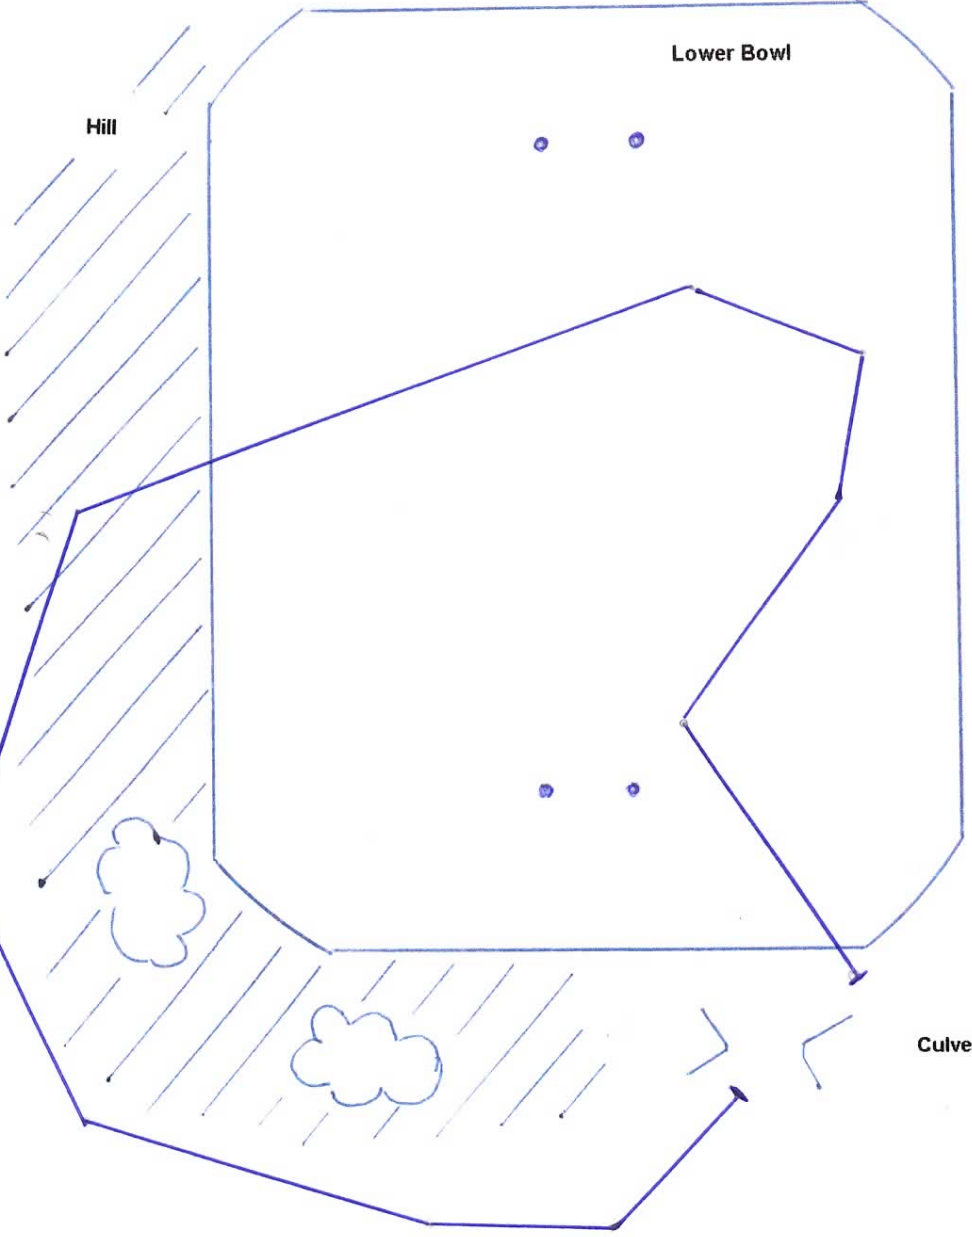

### DIRECTIONS TO THE FIELD

This field is east of Sherwood Park. The tests will be held in the west side of the Uncas Elementary School yard.

**From South:** Hwy 21 north to Wye Road. Turn right (east) on Wye Road to Township Road 524 (approx. 14 km) Turn left on Twp Rd 524 (signed for Uncas School). Cross RR track, proceed. School is on right side, on the corner of Rge Rd 213 & Twp Rd 524 Turn right into School Parking Lot

**From Central Edmonton:** Sherwood Park Freeway east, becomes Wye Rd, continue to Hwy 21. Cross Hwy 21 and follow directions as 'From South'

**From North:** East on Hwy 16 to Rge Rd 213. South on Rge Rd 213 to Twp Rd 524. Turn right at Twp Rd 524 & turn left at first driveway into school parking lot.

Please see attached course changes

Saturday 650 yds

Playground

Trees

Hill

Lower Bowl

Culvert

Conformation Ring