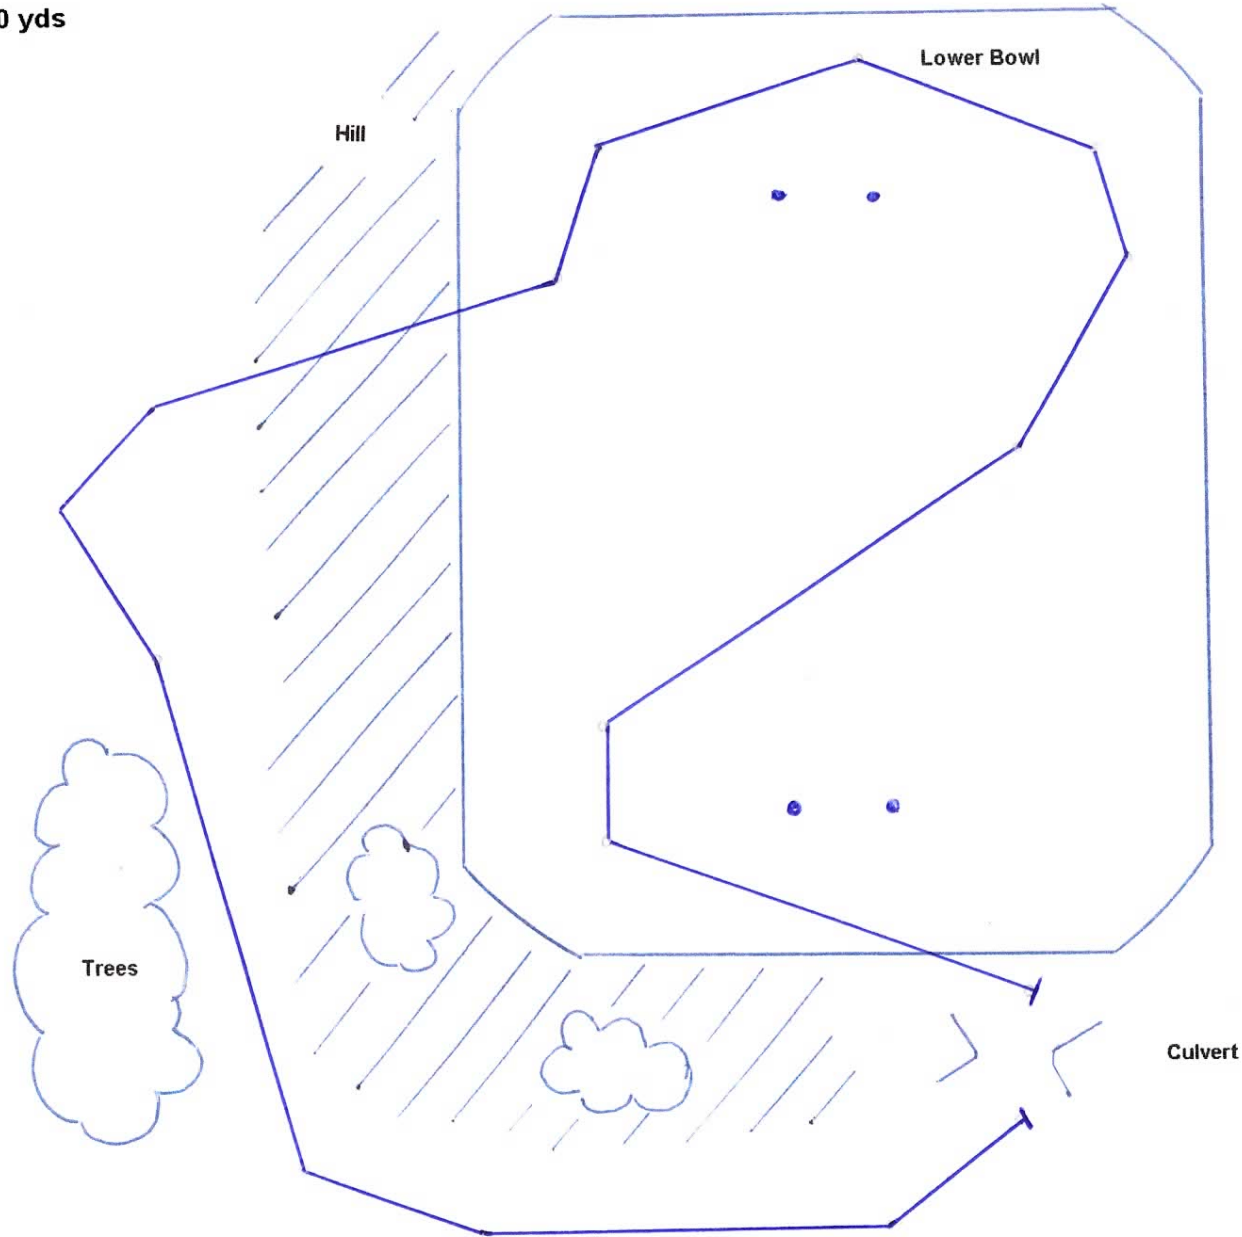

Sunday 720 yds

Playground

Parking

Secretary Trailer