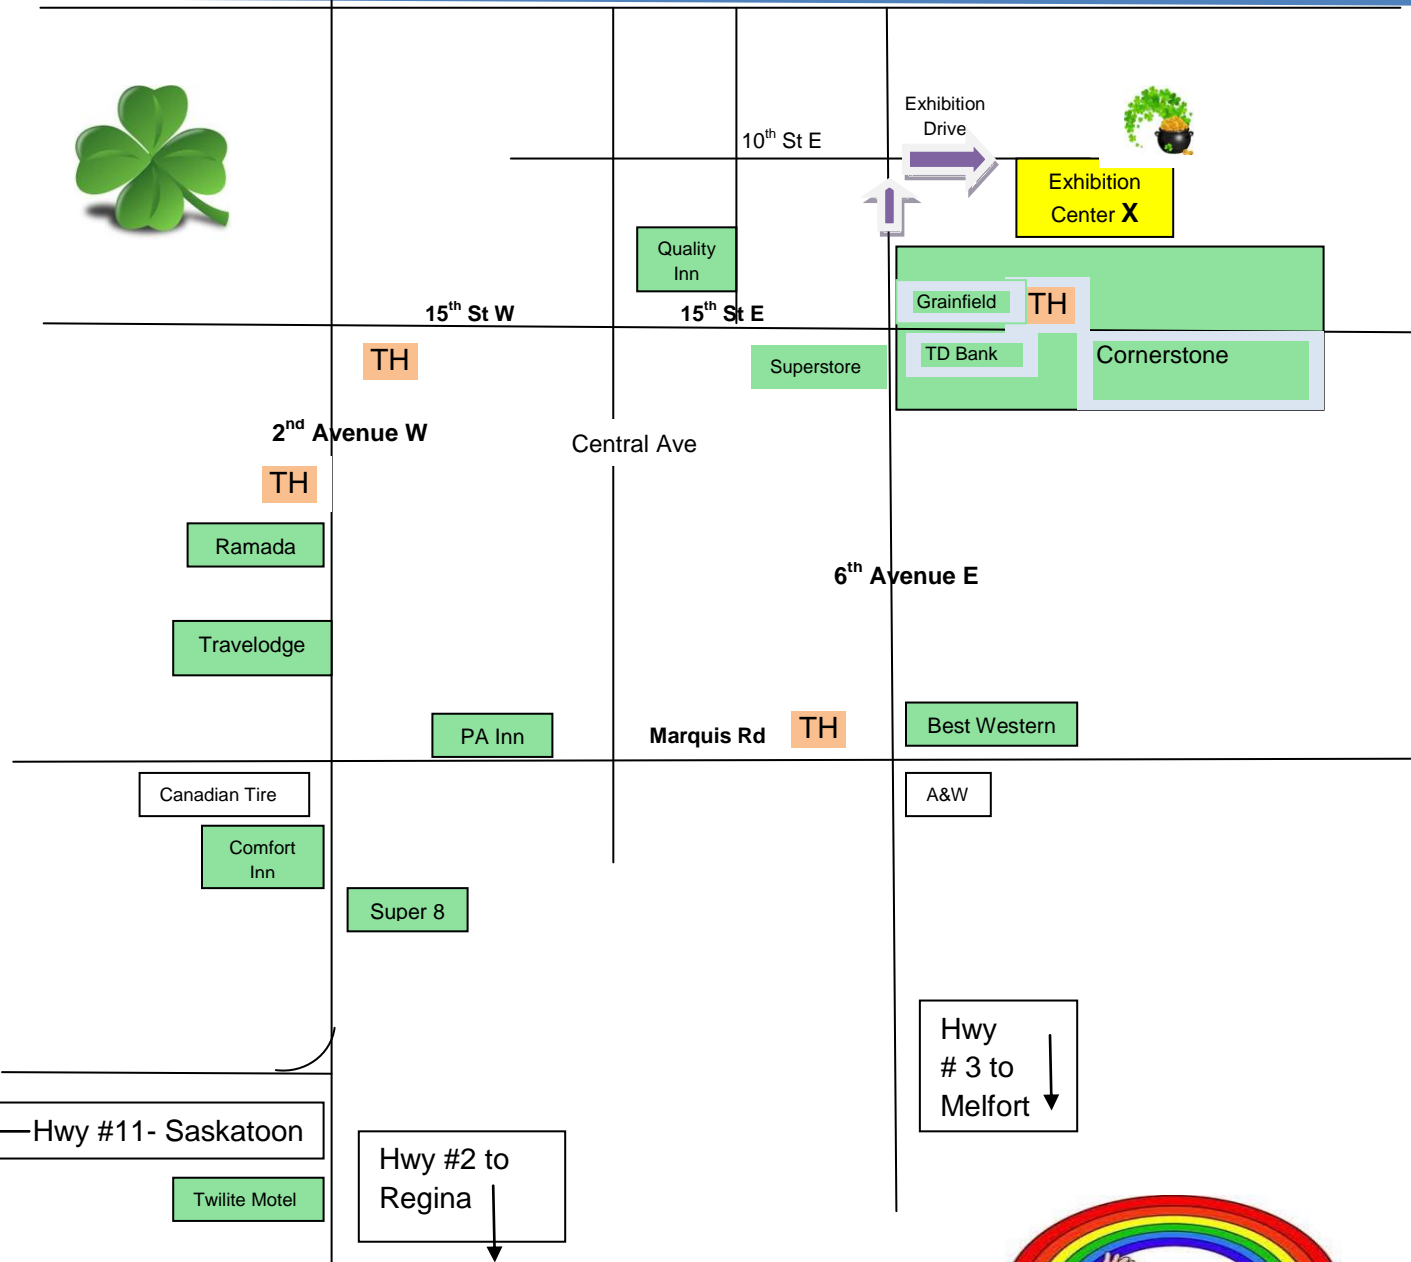

TH: Tim Hortons ☺

← Hwy #3-Shellbrook

NORTH SASKATCHEWAN RIVER