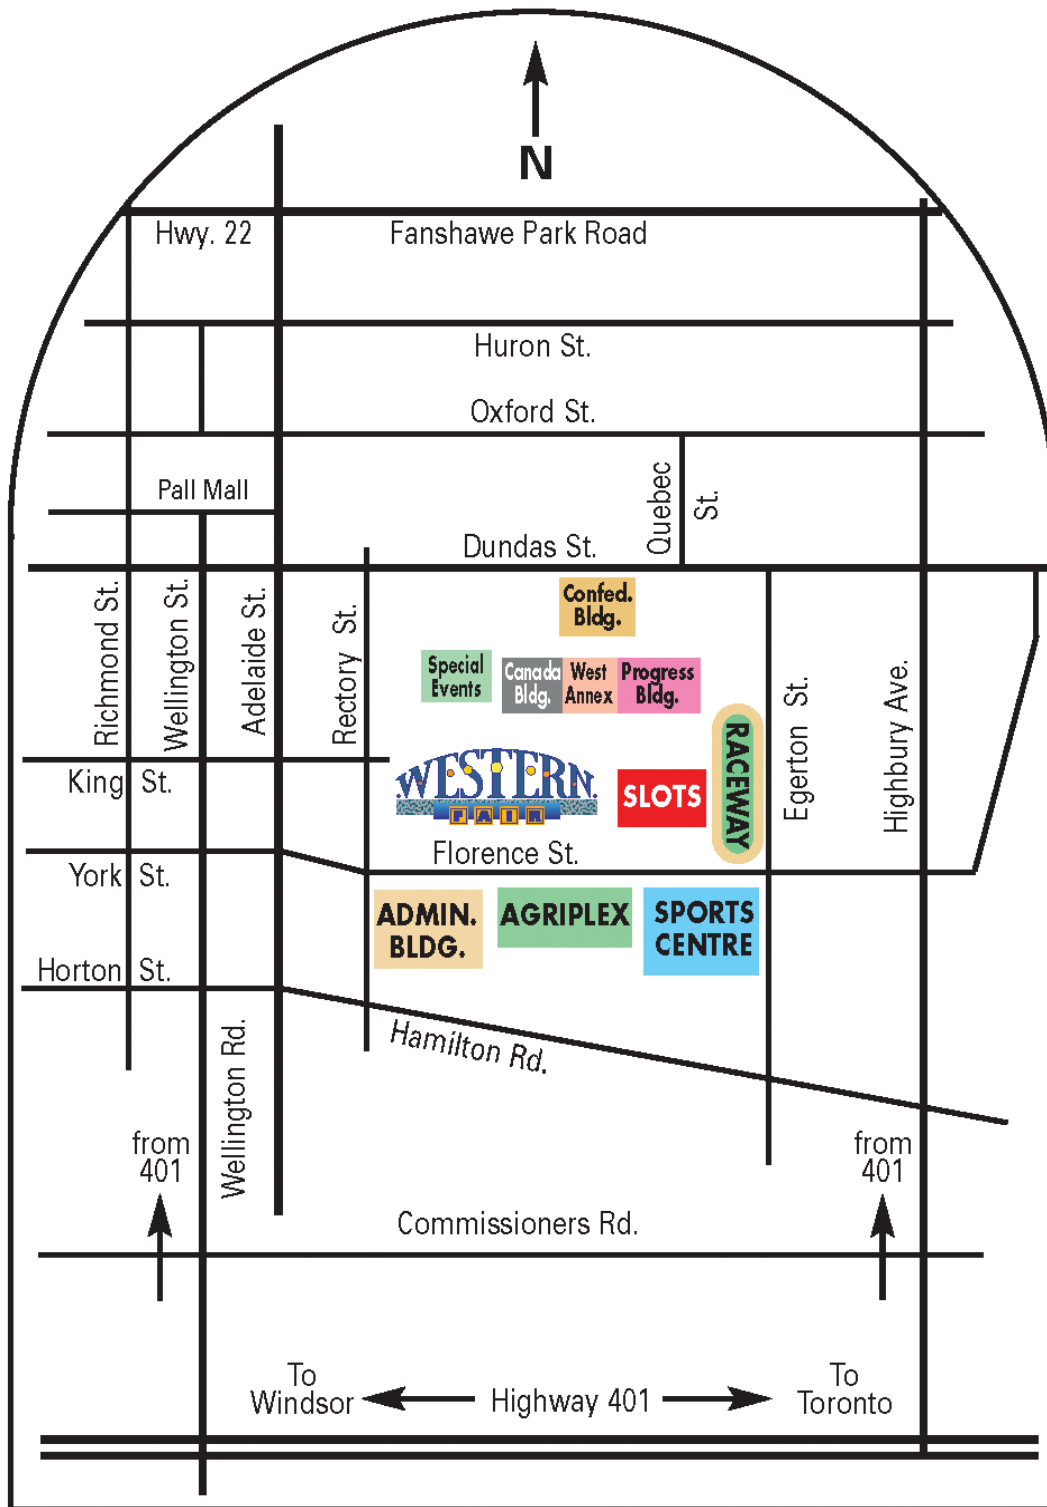

From the West (Windsor) - Take Hwy. 401 to London, exit Wellington Road North. Follow Wellington Rd. N. (quite some distance). Turn right onto York Street. Show site on your right.

From the East (Toronto) - Take Hwy. 401 to London, exit Highbury Avenue North. Turn left on Florence St. Show site on your left.

From Port Huron/Sarnia - Take Hwy. 402 to Hwy. 401, then follow From the West directions.