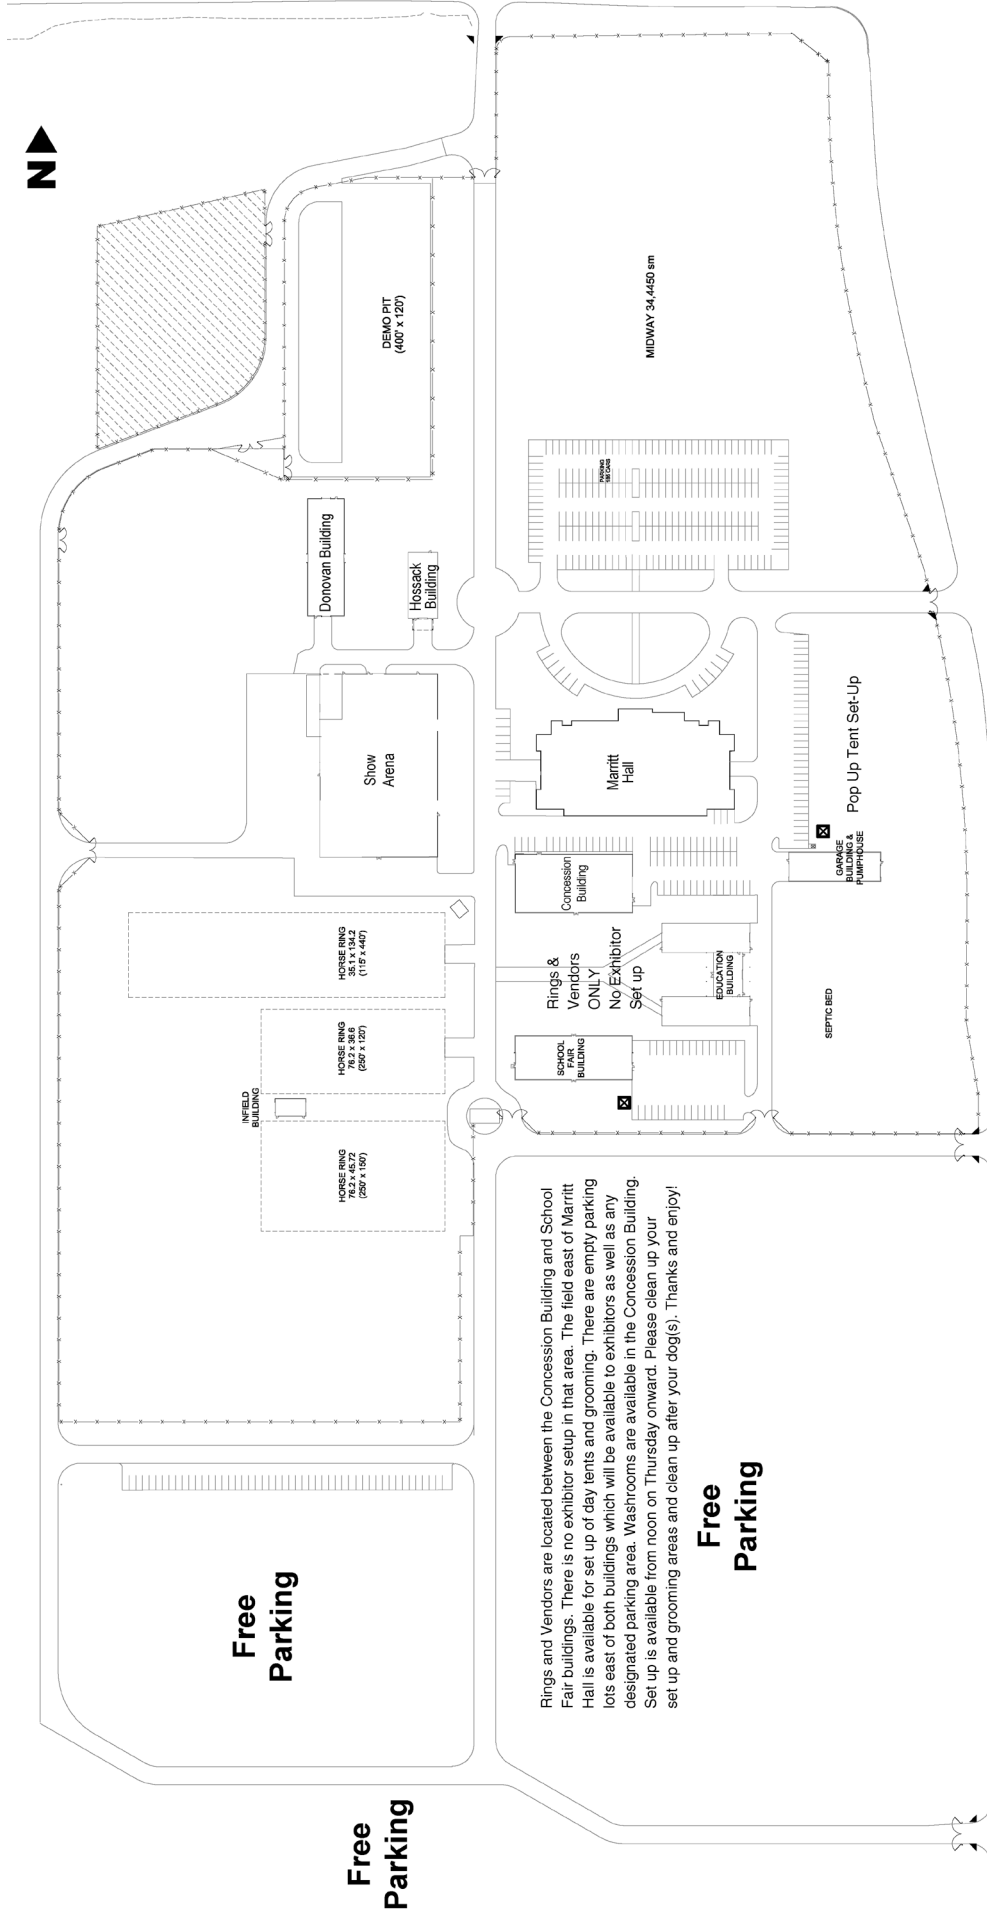

Wilson Street

Free Parking

Free Parking

Rings and Vendors are located between the Concession Building and School Fair buildings. There is no exhibitor setup in that area. The field east of Marritt Hall is available for set up of day tents and grooming. There are empty parking lots east of both buildings which will be available to exhibitors as well as any designated parking area. Washrooms are available in the Concession Building. Set up is available from noon on Thursday onward. Please clean up your set up and grooming areas and clean up after your dog(s). Thanks and enjoy!

Free Parking

Trinity Road