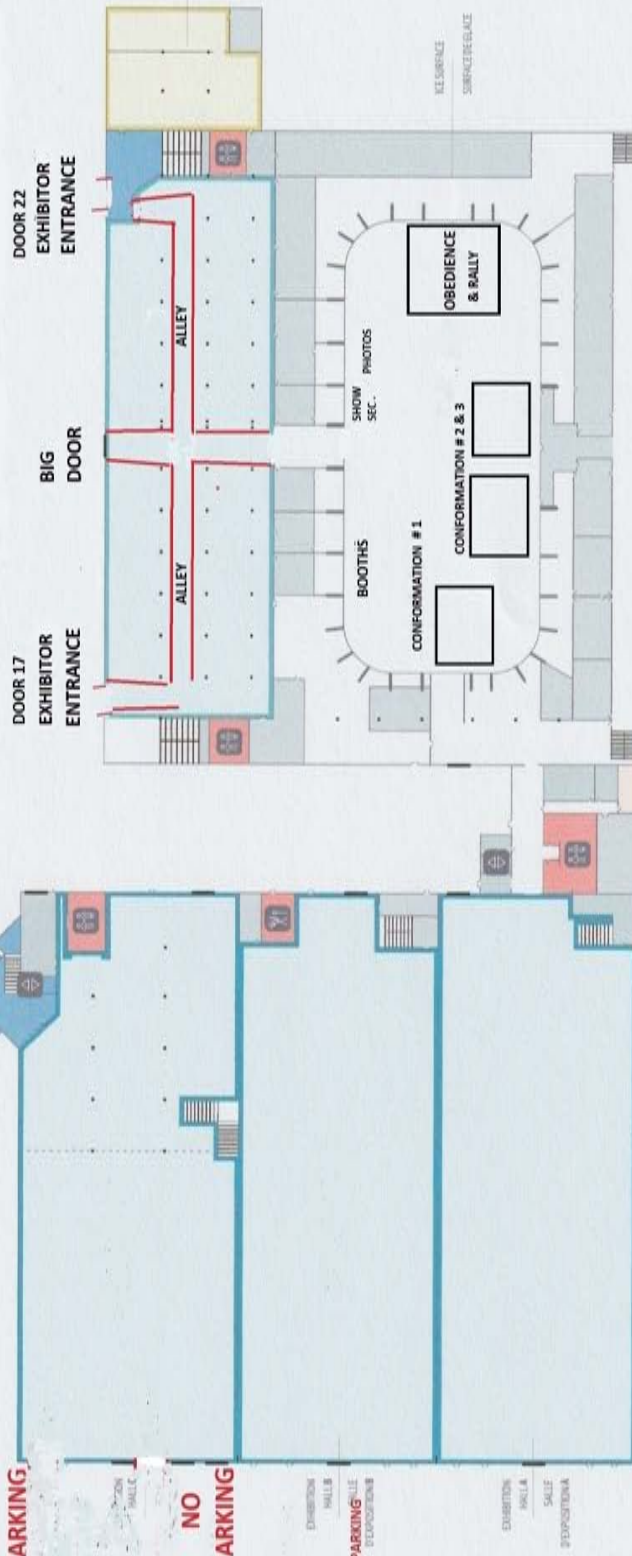

**SPECTATORS ARE PERMITTED AT 10:00 AM EACH DAY, FOR A FEE, THROUGH THE FRONT ENTRANCE OF THE COLISEUM.**

**Chairs will be limited and must remain in the Coliseum, not moved to the Concourse.**

**CLEANUP: All exhibitors will be responsible for clean-up inside the Rings and the show site, as well as all outdoor surrounding areas for their owned and handled dogs.  
NO BAIT IS TO BE THROWN IN THE RINGS.**

DOG SHOW ENTRANCE

DOG SHOW ENTRANCE

NO ENTRANCE

NO PARKING

NO PARKING

NO PARKING

COLISÉE DE  
MONCTON  
COLISEUM

LOWER FLOOR / REZ-DE-CHAUSÉE