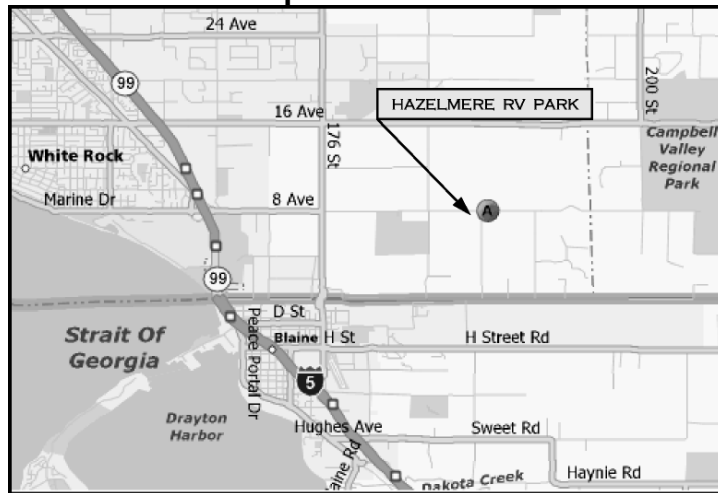

## Map to show site

**Venue – Outdoors  
Hazelmere RV Park  
18843 8<sup>th</sup> Avenue  
Surrey BC**