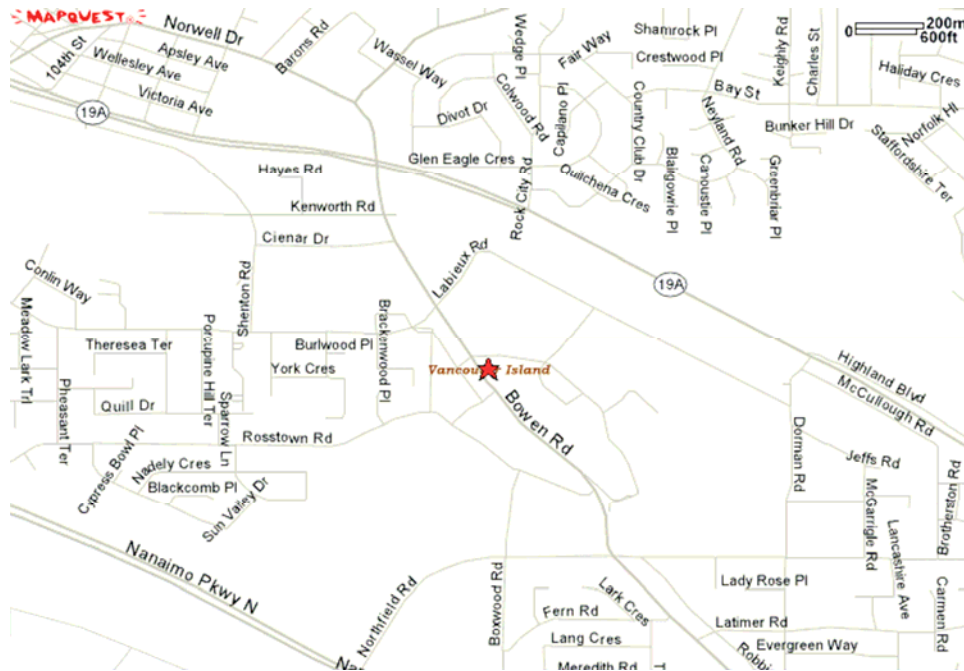

Beban Park Centennial Building
Bowen Road north of Northfield Road
Nanaimo, BC Indoor/Outdoor

DAY PARKING is available across the road from the Centennial Building, in designated areas. The area in front of the buildings is for loading and unloading only.

The City of Nanaimo has Leash and Poop-Scoop By-Laws. Please keep your dogs on leash at all times and clean up after them.

Absolutely NO SMOKING allowed in the grooming tent and City bylaws restrict smoking in public parks areas and within 10 feet of any public building entrance or window within the City of Nanaimo.

Note: THERE WILL BE NIGHT SECURITY FROM 10:00 PM to 6:00AM

Coast Savers BC FERRIES

<http://www.bcferries.com/promotions/coastsaver.html>