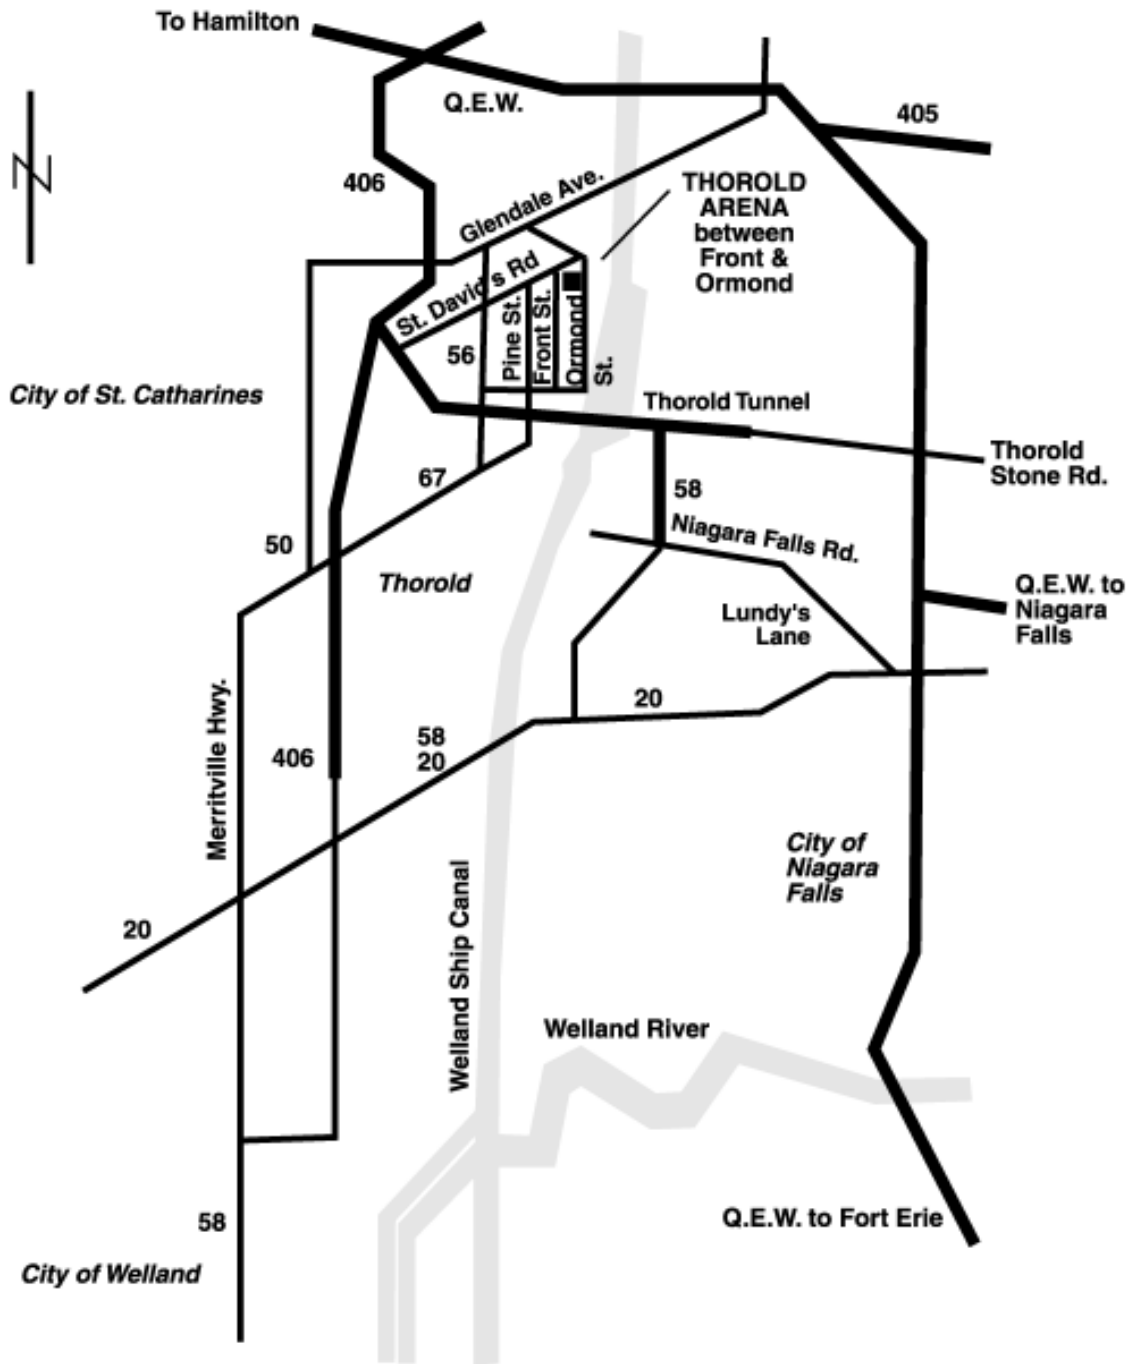

FROM HAMILTON & TORONTO

Queen Elizabeth Highway (Q.E.W.) to Hwy. 406 South. Exit on St. David's Road East. (Do NOT take Thorold Exit). Continue on St. David's Road to Front Street. Arena in on the corner of St. David's Road and Front Street.