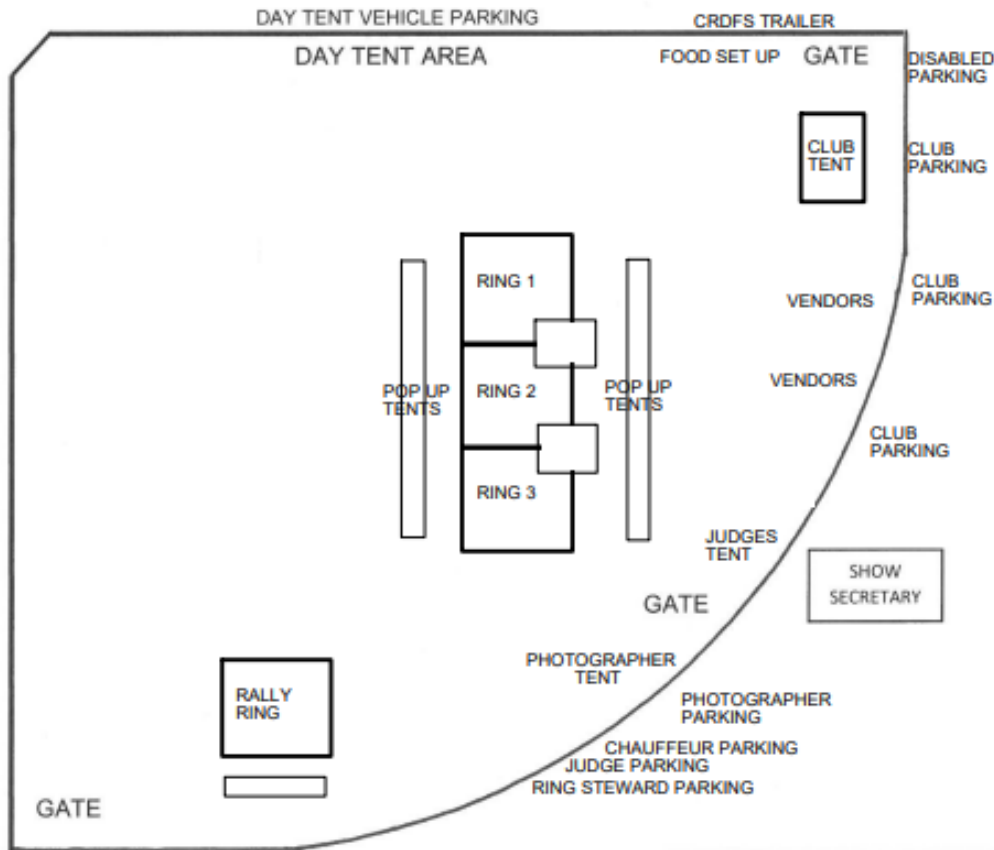

Map of Show Grounds

CRDFS SHOW PARKING

44	43	42	41	40	39	38	37	36	35	34
----	----	----	----	----	----	----	----	----	----	----

33
32
31
30

← TO 16 TH AVE. / WALMART

29
28
27
26
25
24
23
22
21
20
19
18
17

1	2	3	4	5	6	7
---	---	---	---	---	---	---