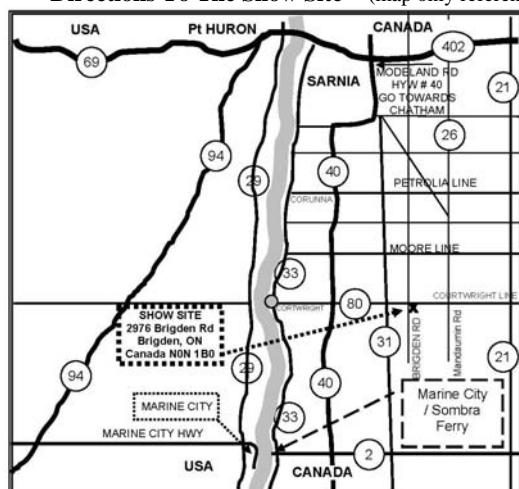

**SARNIA KENNEL CLUB Judging Schedule** Friday, Saturday, Sunday, & Monday  
**July 1, 2, 3, 4, 2011 - Brigden Fair Grounds, 2976 Brigden Road, Brigden, ON N0N 1B0**  
 Located at the intersection of Courtright Line and Brigden Rd.

**Directions To The Show Site** - (map only reference please refer to an official Ontario road map)

Friday July 1, 2011 – Show # 1  
**BEST IN SHOW & Best Puppy In Show**  
**Robert "Bob" Whitney**  
 Follows the Completion of the Last Group Judged