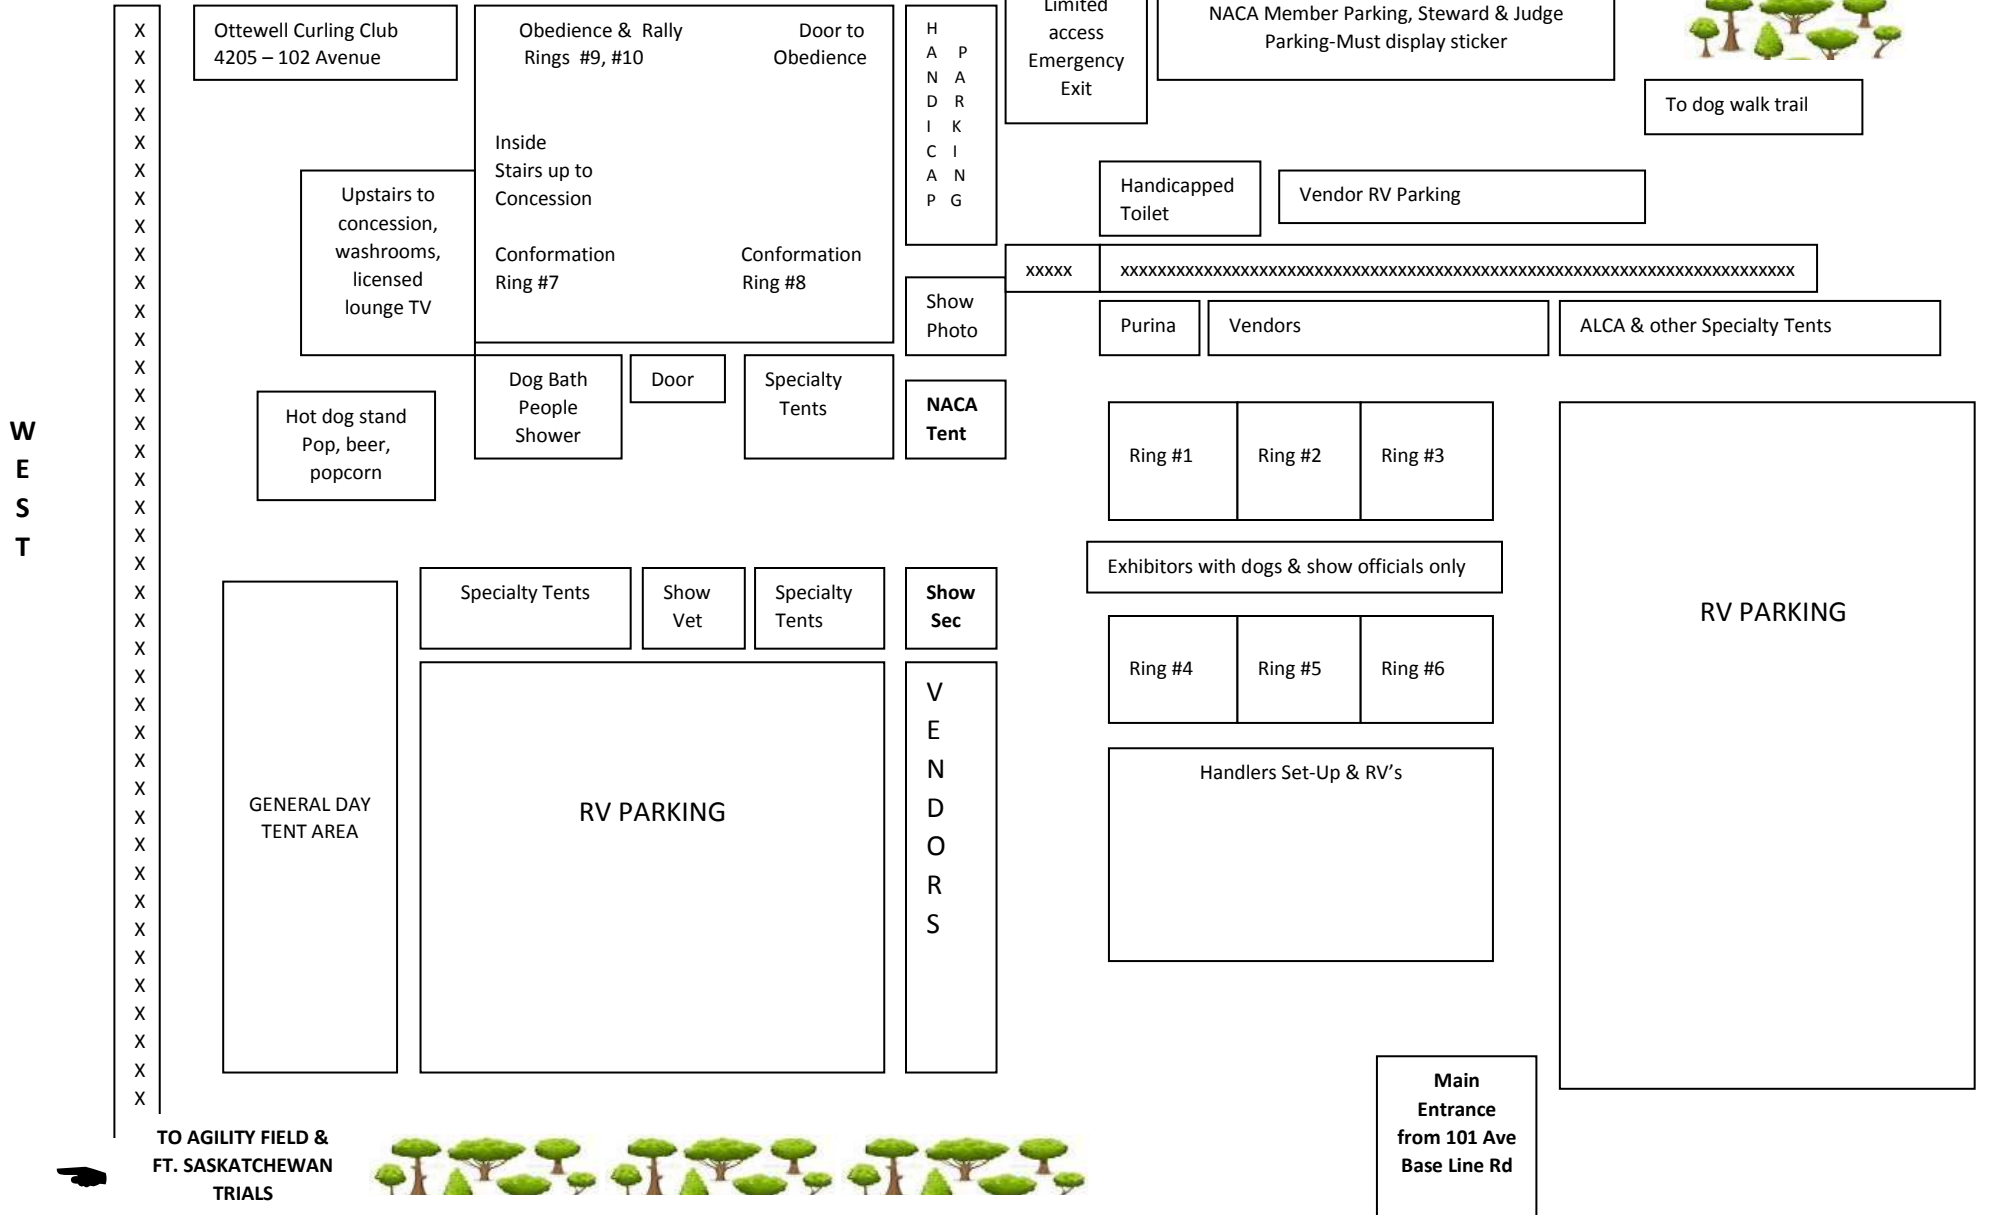

NORTH

NOT TO SCALE, FOR GENERAL INFORMATION ONLY

TO AGILITY FIELD & FT. SASKATCHEWAN TRIALS

Main Entrance from 101 Ave Base Line Rd

Side Road off 101 Avenue (Baseline), sign says to Tiger Goldstick Park. DO NOT PARK where signs indicate NO PARKING, By-Law will be checking. Park on grass to north of this road and on the berms. Please follow directions of Security Guards. If no parking available please go back to 50th street, turn R and next R around to front of Curling Building. If full park in neighborhood but DO NOT block driveways.

SOUTH