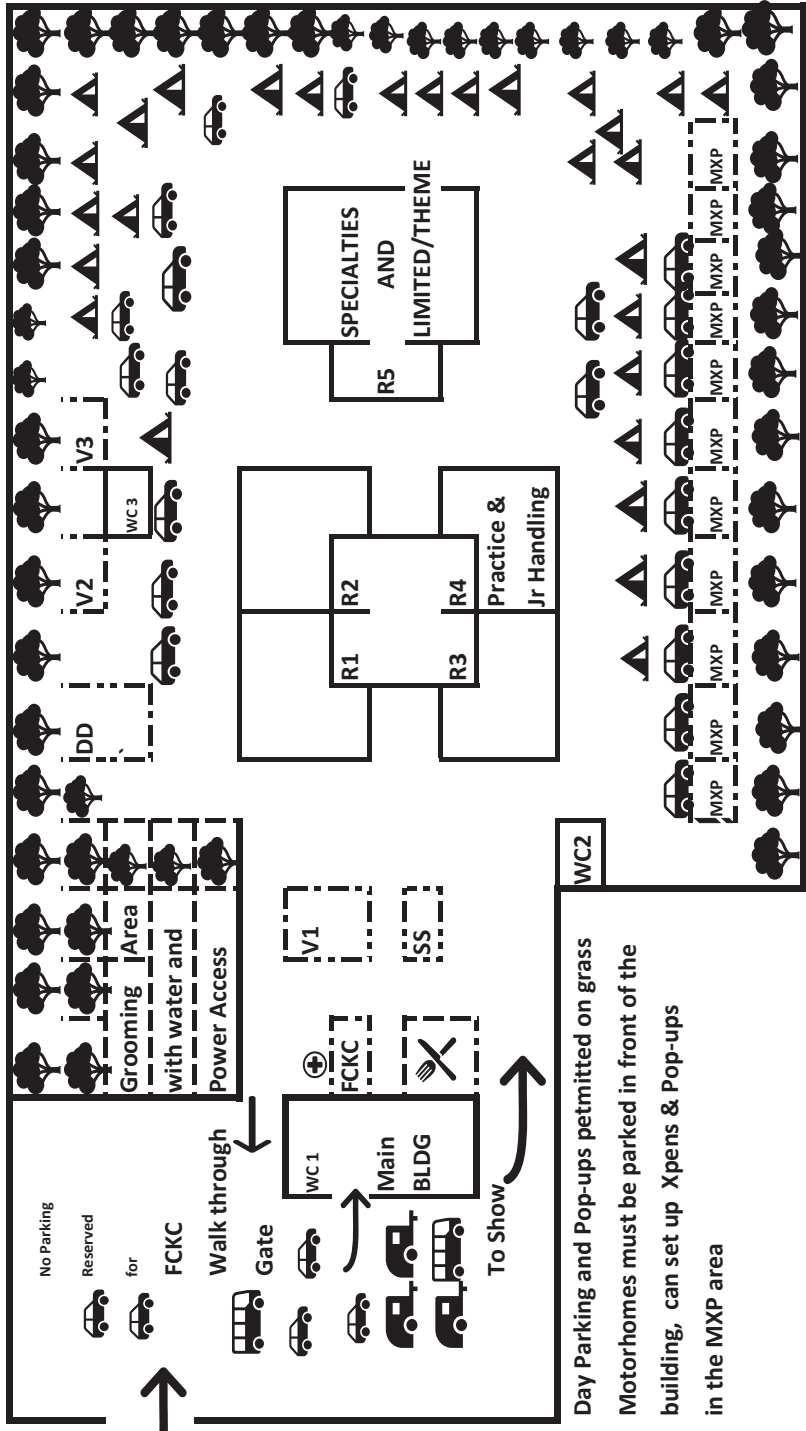

SUMMARY

	<u>Fri.</u>	<u>Sat.</u>	<u>Sun.</u>
Group 1	25	52	39
Group 2	14	23	27
Group 3	20	22	12
Group 4	16	17	18
Group 5	36	40	44
Group 6	14	18	12
Group 7	<u>28</u>	<u>38</u>	<u>40</u>
	153	210	192
Limited Shows	26	18	41
Veterans	5		
Baby Puppy		29	4
Specialty	<u> </u>	<u>66</u>	<u>46</u>
	184	323	283

Hwy 74
To 401

SAXONIA HALL - GERMAN CANADIAN CLUB OF AYLMER
522 Talbot Street West (HIGHWAY #3), Aylmer, Ontario

NOT TO SCALE

T A L B O T ST W   H W Y 3   L O N D O N

Tim Hortons

Day Parking and Pop-ups petmitted on grass
Motorhomes must be parked in front of the
building, can set up Xpens & Pop-ups
in the MXP area