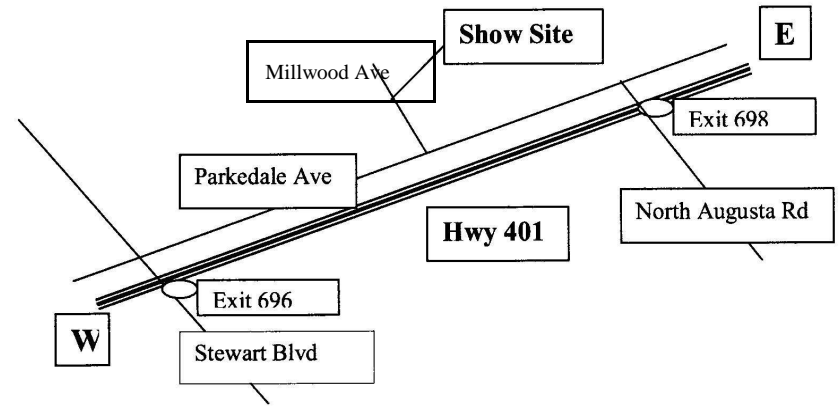

How do I get to the show site?

From the east:

Take Exit 698 off Highway 401, turn left onto Parkedale Avenue, proceed to Millwood Ave., turn right and turn right again on Magedoma Drive immediately behind Canadian Tire